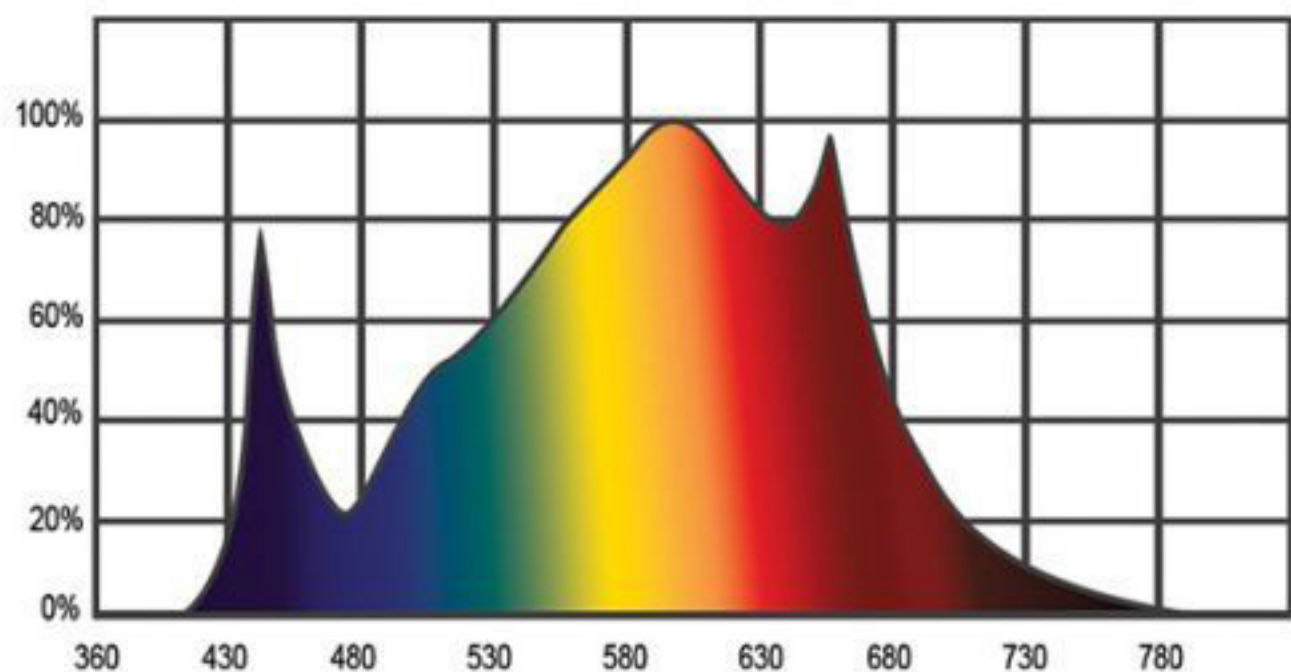

SPECIFICATIONS	
Product Name	Lucius6
Spectrum	Full Spectrum
Light Output PPF	1796.355 $\mu\text{mol/s}$
Efficacy	2.85 $\mu\text{mol/J@277AC}$
AC Input Power	630W
Light Distribution	120°
Thermal Management	Passive
MOUNTING HEIGHT	50 CM- Above Canopy
Max Ambient Temperature	86°F/30°C
Dimming	10 V-Source
CONNECTIONS	RJ45 INPUT/OUTPUT (External controller + linkable)
Total Harmonic Distortion(THD)	<10%
Lifetime	L90:>50,000hrs
Dimensions(L*W*H)	1091.9*1090*51.6MM
Warranty	5 Years Standard Warranty
NOMINAL ELECTRICAL AC INPUT*	

AC VOLTAGE	120V	208V	230V	277V	347V	400V	480V
AC Current	5.43A	3.06A	2.76A	2.28A	1.87A	1.67A	1.34A
AC Power	652W	636W	635W	630W	648W	645W	644W

DIMENSIONS				
Part	Length	Width	Height	Weight
Lucius LED 6 Light Fixture	43"	42.9"	2.03"	19.8lbs
	1091.9mm	1090mm	51.6mm	9kg
Lucius Driver	11.03"	5.67"	1.95"	8.27lbs
	276mm	144mm	49.2mm	4.5kg

SPECTRUM