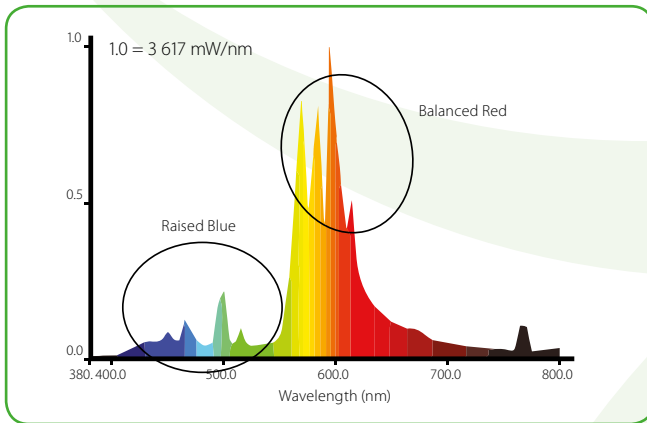

LUMii SunBlaster

LUMii SunBlaster Dual Spectrum HPS Lamps

The LUMii SunBlaster HPS offers exceptionally high output. Couple this with raised spectral discharge in the reds and blues (exactly the right spectral energy distribution curves that your plants need to thrive) and a long lamp life, and you have the perfect plant grow light.

Available in 400 watt and 600 watt.

Both have 32,000 life hours.

Available
in 400w
& 600w

We recommend using LUMii SunBlaster lamps with all the LUMii ballast range, as we design our units to be optimised with these mix spectral high output lamps. If using another brand of lamp, please make sure it is from a quality producer to be able to get the most from your LUMii ballast.

Warm Lamp: 2700k

Cool Lamp: 6400k

COOL
lamp

WARM
lamp

TIP: Use a Cool White lamp in a LUMii MAXii reflector for the vegetative growth stage, then swap over to a LUMii HPS lamp for the flowering stage (HPS lamps will need a LUMii ballast).