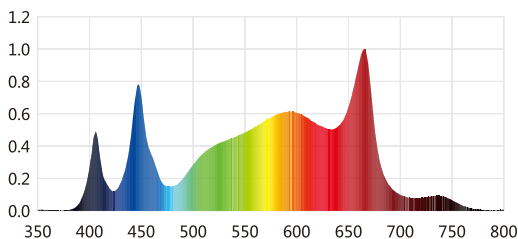

Full Spectrum White + Red & Far Red + UV

LATE FLOWERING

UV and Far-Red, promoting stronger plant growth with heavier flowers increases resin production, improves taste and smell causes more branching and less stretching, increases root mass increases plant biomass, triggers flowering enhances flower size, improves efficiency of overall spectrum.