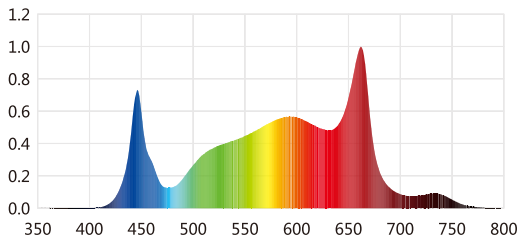

SunPro
LED

SUNFATHER 465W 3.1 UV

*SUNFATHER 320W PRO 3.1 LED producing a PPF OF 1442 $\mu\text{mol/s}$
and a VERY HIGH EFFICIENCY of up to 3.1 $\mu\text{mol/J}$*

The spectrum tuning feature allows growers to adjust spectrum for different crops and different growing stages. It can be achieved by the on-board functional knob or controllers

Full Spectrum White + Blue

VEGETATIVE

Deep Blue targeting peak Chlorophyll / photosynthetic production for boosted vegetative growth and plant vigor.

Full Spectrum White + Red + Far Red

EARLY FLOWERING

Full spectrum with higher red output for flowering growth and production in blooming plants Far-red light causes plants to stretch out and reduces the amount of chlorophyll.