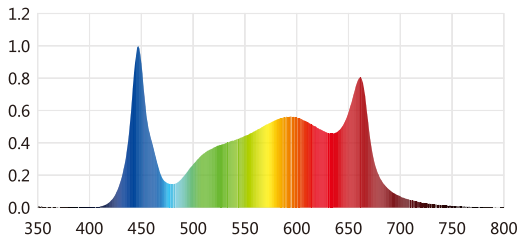

ADJUSTABLE SPECTRUM LED

Natural dimming and maximum 4 individual spectrum tuning & control, and bring the best part of mother nature into indoor growing while devoiding any of the possible troubles in the unstatic and unstable natural outdoor environment.

Full Spectrum White + Blue

VEGETATIVE

Deep Blue targeting peak Chlorophyll / photosynthetic production for boosted vegetative growth and plant vigor.