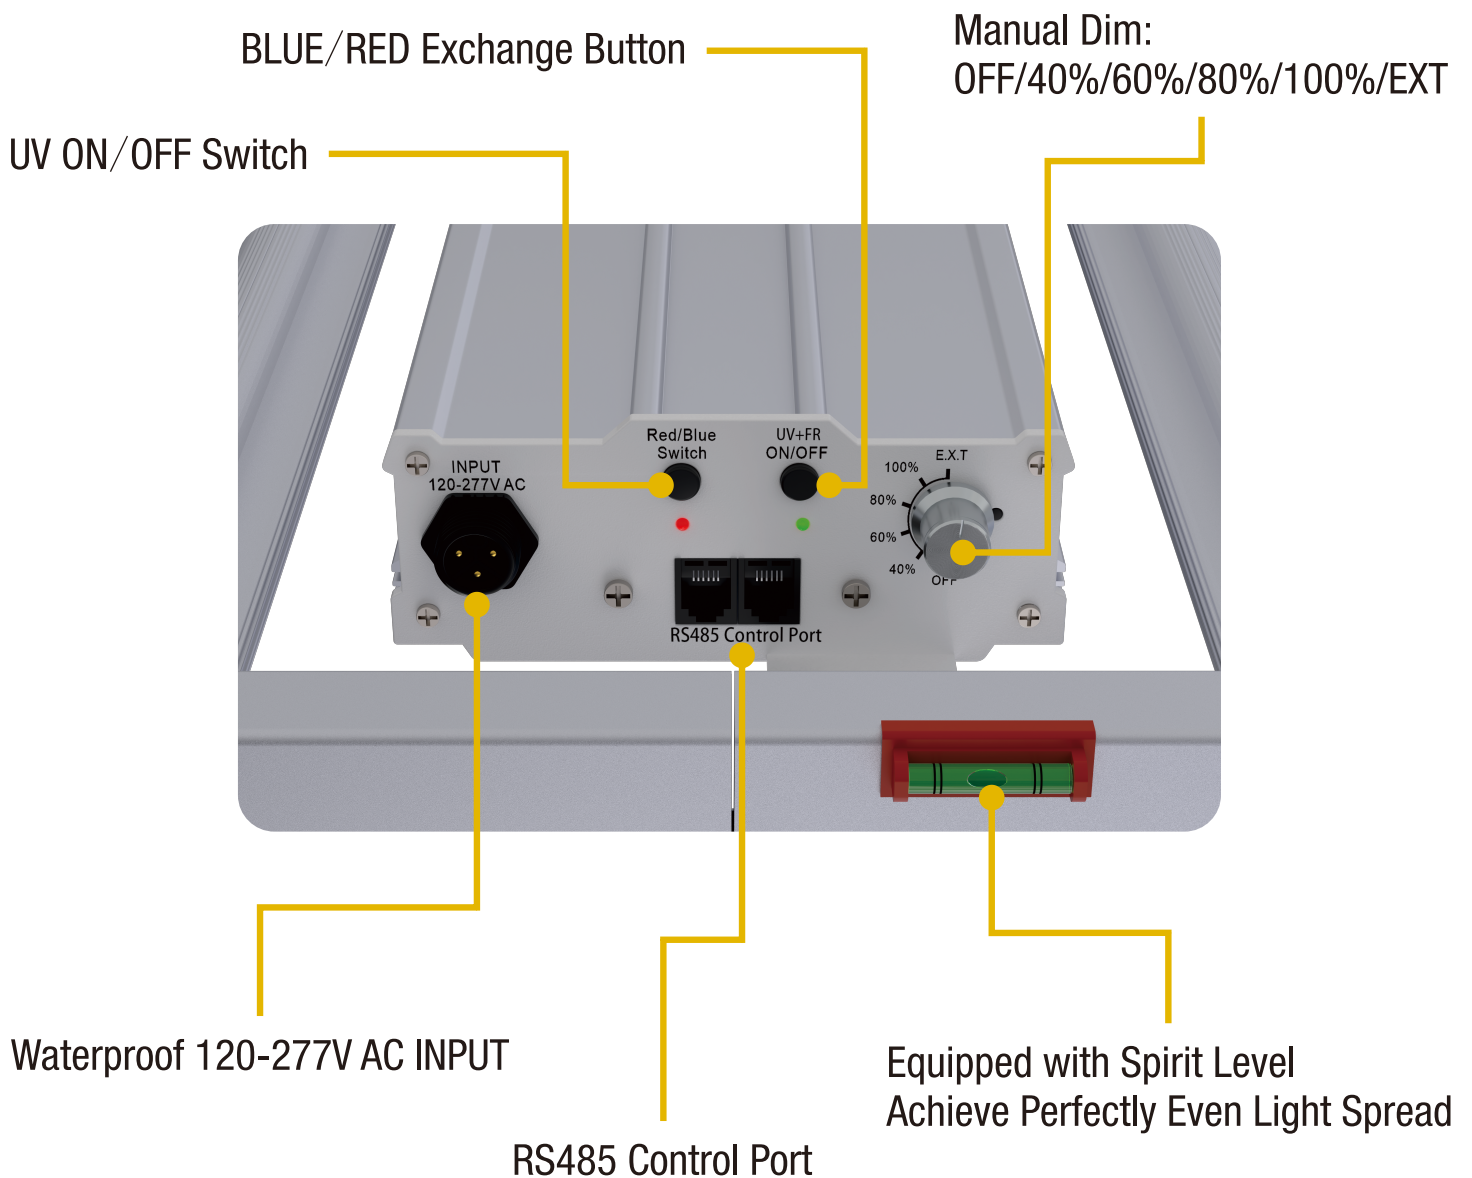

SunPro
LED

SUNFATHER 465W 3.1 UV

*SUNFATHER 320W PRO 3.1 LED producing a PPF OF 1442 $\mu\text{mol/s}$
and a VERY HIGH EFFICIENCY of up to 3.1 $\mu\text{mol/J}$*

The spectrum tuning feature allows growers to adjust spectrum for different crops and different growing stages. It can be achieved by the on-board functional knob or controllers

FEATURE & BENEFITS

- Come With 120-277V AC output quick access outlet on the fixture
- Foldable design, easy installation
- Up to 30% more energy saving than traditional HID and HPS
- Optimized spectrum proven by growers for veg and flowering
- Superior delivered PPF and PAR exceeding 750W HPS
- Scientifically engineered to maximize photosynthesis, growth, and yield
- Optimised for trichomes and terpen profile boost

485 DIGITAL CONTROL SYSTEM

Works with TOUCHSCREEN CONTROLLER systems. When you put the dimmer in EXT mode, it is ready to connect to the control system (If you daisy chain these lights and use a control system to control them together, you need to switch it to EXT mode)

Model 4: UV

UV ONLY

UV light helps increase root mass and Increased Resin Production.

SPECIFICATIONS

Model	SUNFATHER 465W
Input Power	465W
Number For Light Bars	8 Bar
Efficacy	3.1 $\mu\text{mol}/\text{J}$
PPF	1442 $\mu\text{mol}/\text{s}$
Input Voltage	Autosensing 120-277V
Mounting Height	$\geq 6"$ (15cm) Above Canopy
Thermal Management	Passive
Lifetime	50,000hrs
Power Factor	$>90\%$
Colour Rendering Index	80ra
Ambient Temperature	$-25\sim 40^{\circ}\text{C}$
Storage Environment	$-40\sim 85^{\circ}\text{C}$ RH10%~95%
Chip	Branded LEDs