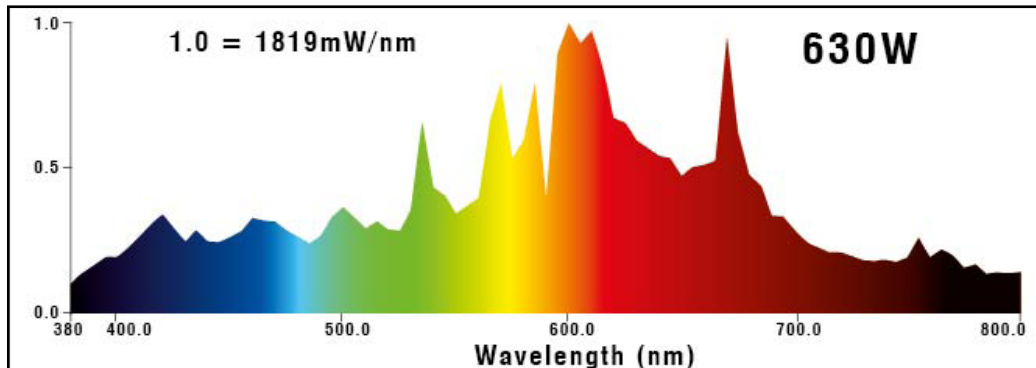

Technical Specifications:  
**HELLION 630W 3K DE-CMH Lamp**

	630W - 3100K
<b>Luminous Flux</b>	64,100 lumens
<b>Lumen/watt</b>	102
<b>CRI</b>	88 Ra8
<b>PPF</b>	1200 $\mu\text{mol}$
<b>Photon Efficiency</b>	1.91 $\mu\text{mol}/\text{J}$
<b>Color Temperature</b>	3100k
<b>Rated Average Life</b>	12,000 hours

**630W - 3K Lamp**

**INTENDED USE**

**Socket type:** SPPDS-E or equally rated double-ended lamp socket  
**Socket pulse rating:** 3.5kV  
**Fixture rating:** Open  
**Burning position:** Horizontal +/- 15°  
**Bulb designation:** T40  
**Base designation:** K12x30s

**PHYSICAL SPECIFICATIONS**

**Overall length:** 390mm (15.35")  
**Glass base to base:** 270mm (10.63")  
**Glass jacket:** 320mm (12.6")  
**Glass diameter:** 46mm (1.81")  
**Weight:** 283g (~.62lb)

**RECOMMENDING HANGING DISTANCE**

45cm - 75cm / 18" x 30" (Flowering)  
 60cm - 90cm / 24" x 36" (Veg/Mother Room)

**RECOMMENDED FOOTPRINTS**

*OPTIMAL:* 1.2m x 1.5m / 4' x 5' (Flowering)

*ALTERNATIVE:*

1.2m x 1.2m / 4' x 4' (Flowering)  
 1.2m x 1.8m / 4' x 6' (Veg/Mother Room)